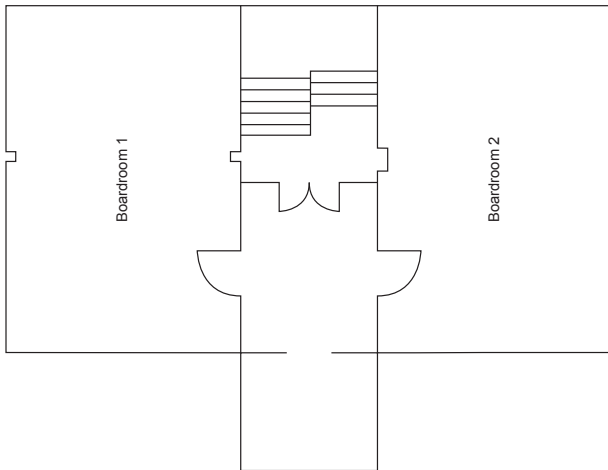

# BOARDROOMS 1 & 2 CONFERENCE INFORMATION SHEET

## FLOOR PLAN

	Metres (LxWxH)	Square Metres	Ceiling Height
BOARDROOM 1	8 x 6 x 3.2	48	At wall: 3.2 At centre: 3.2
BOARDROOM 2	8 x 6 x 3.2	48	At wall: 3.2 At centre: 3.2

	Cinema	School Room	Dinner	U-Shape	Cocktail Reception Standing	Buffet	Boardroom
BOARDROOM 1	N/A	N/A	N/A	N/A	N/A	N/A	12
BOARDROOM 2	30	18	N/A	18	N/A	N/A	N/A